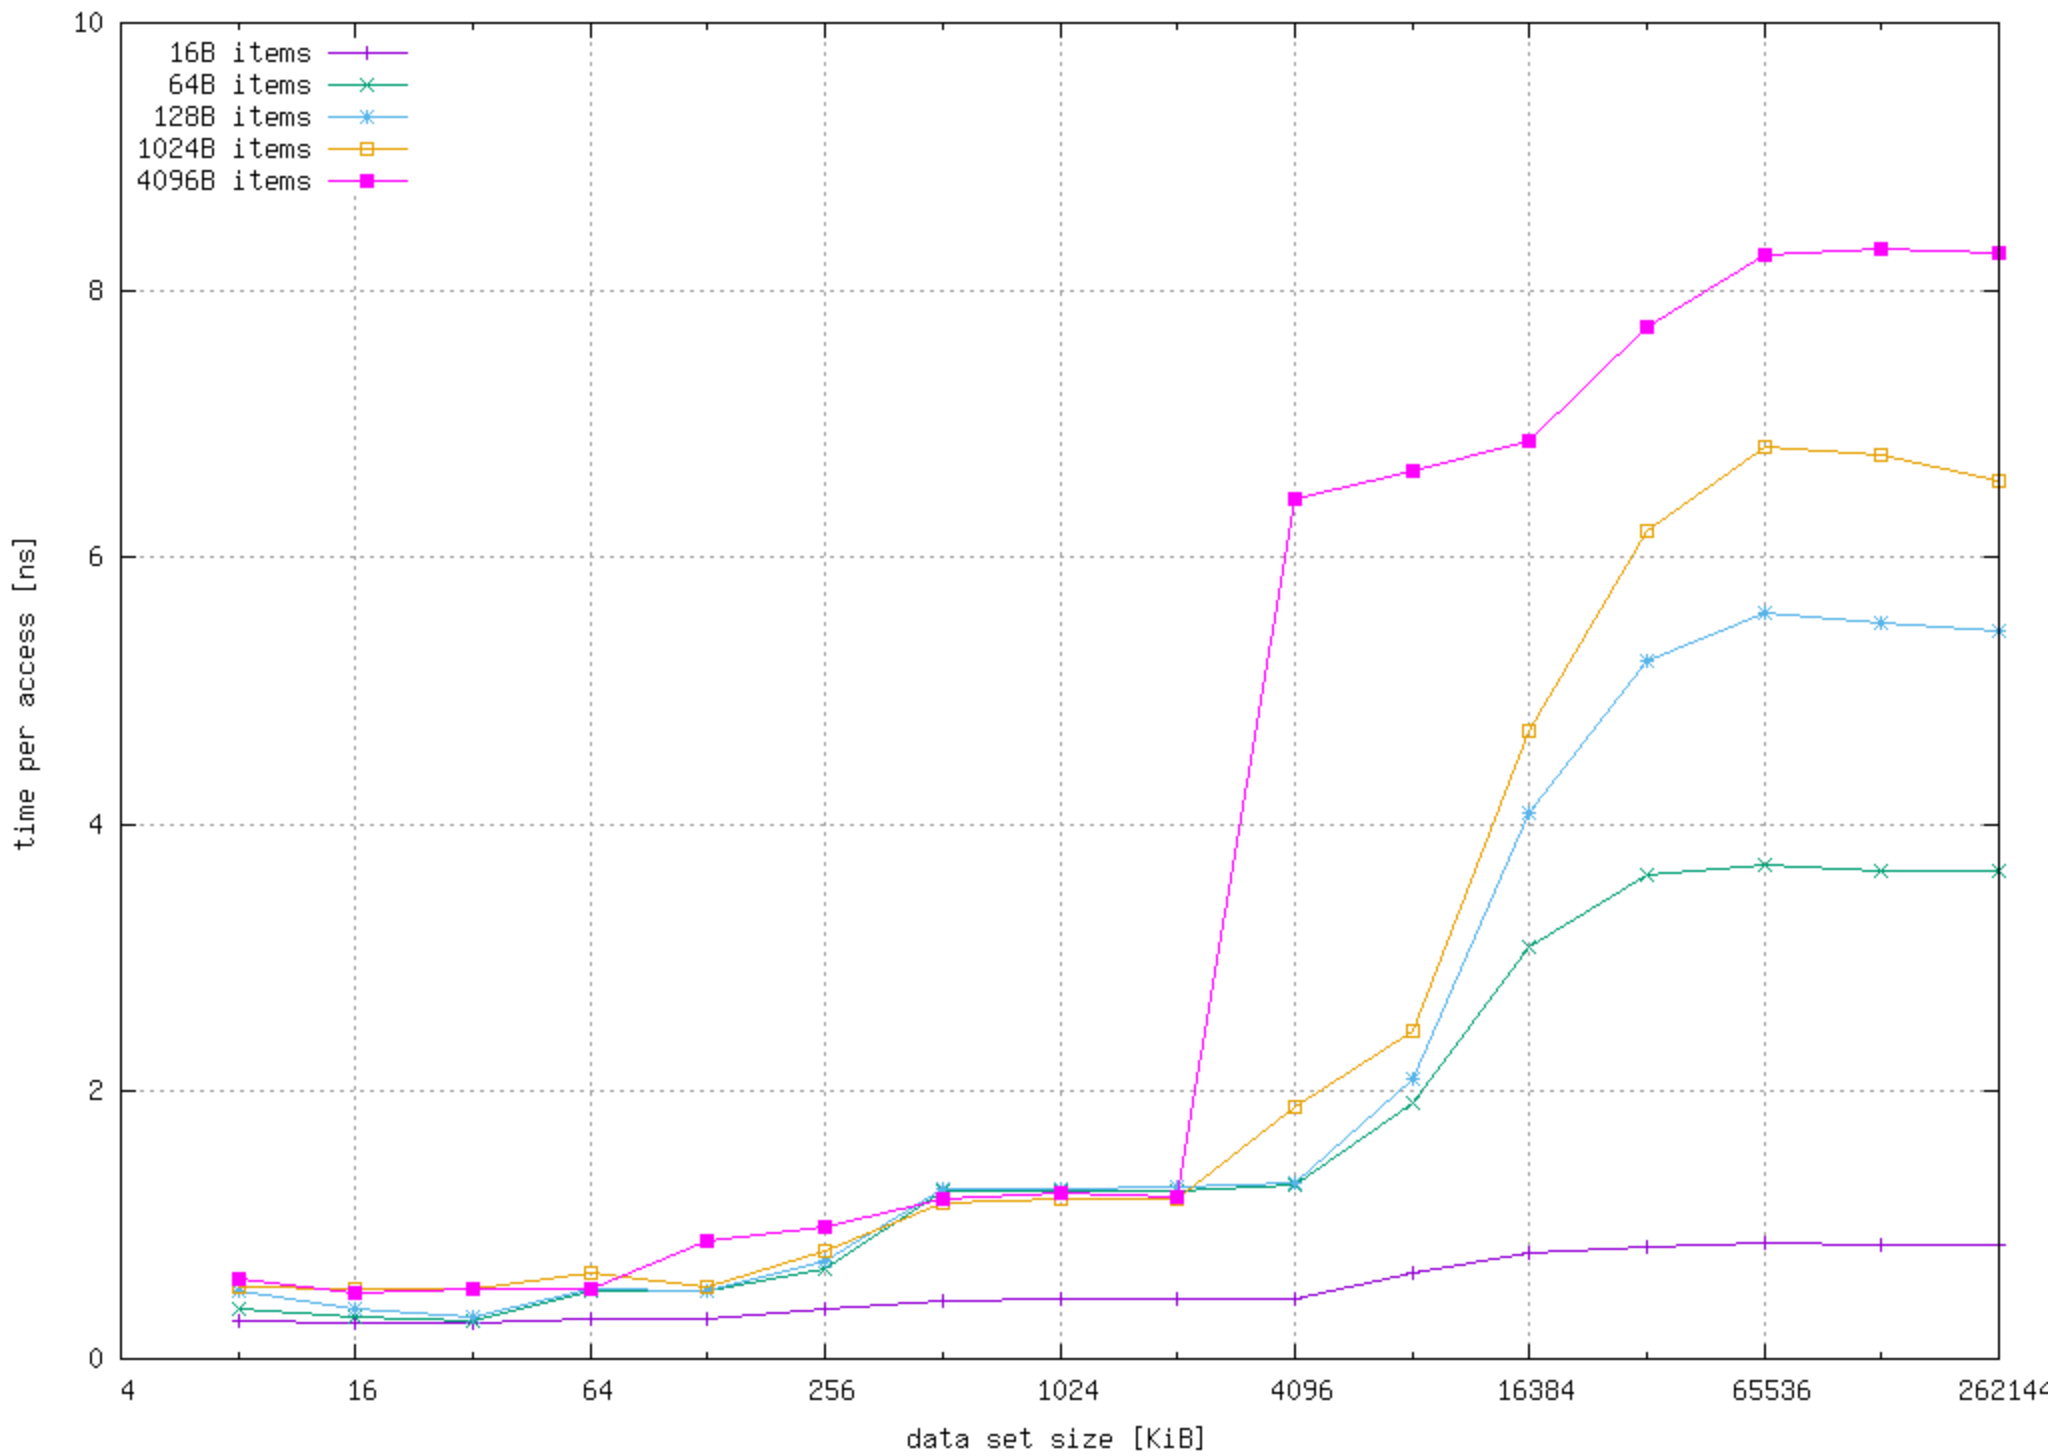

Sequential read (Array) camelot [Core i7-3770 L1D:32K/8-way L2:256K/8-way L3:8192K/16-way]

Sequential read (Array) camelot [Core i7-3770 L1D:32K/8-way L2:256K/8-way L3:8192K/16-way]

Sequential Read-Only Accesses (Array) camelot [Core i7-3770 L1D:32K/8-way L2:256K/8-way L3:8192K/16-way]

Item size 64 (Array) camelot [Core i7-3770 L1D:32K/8-way L2:256K/8-way L3:8192K/16-way]