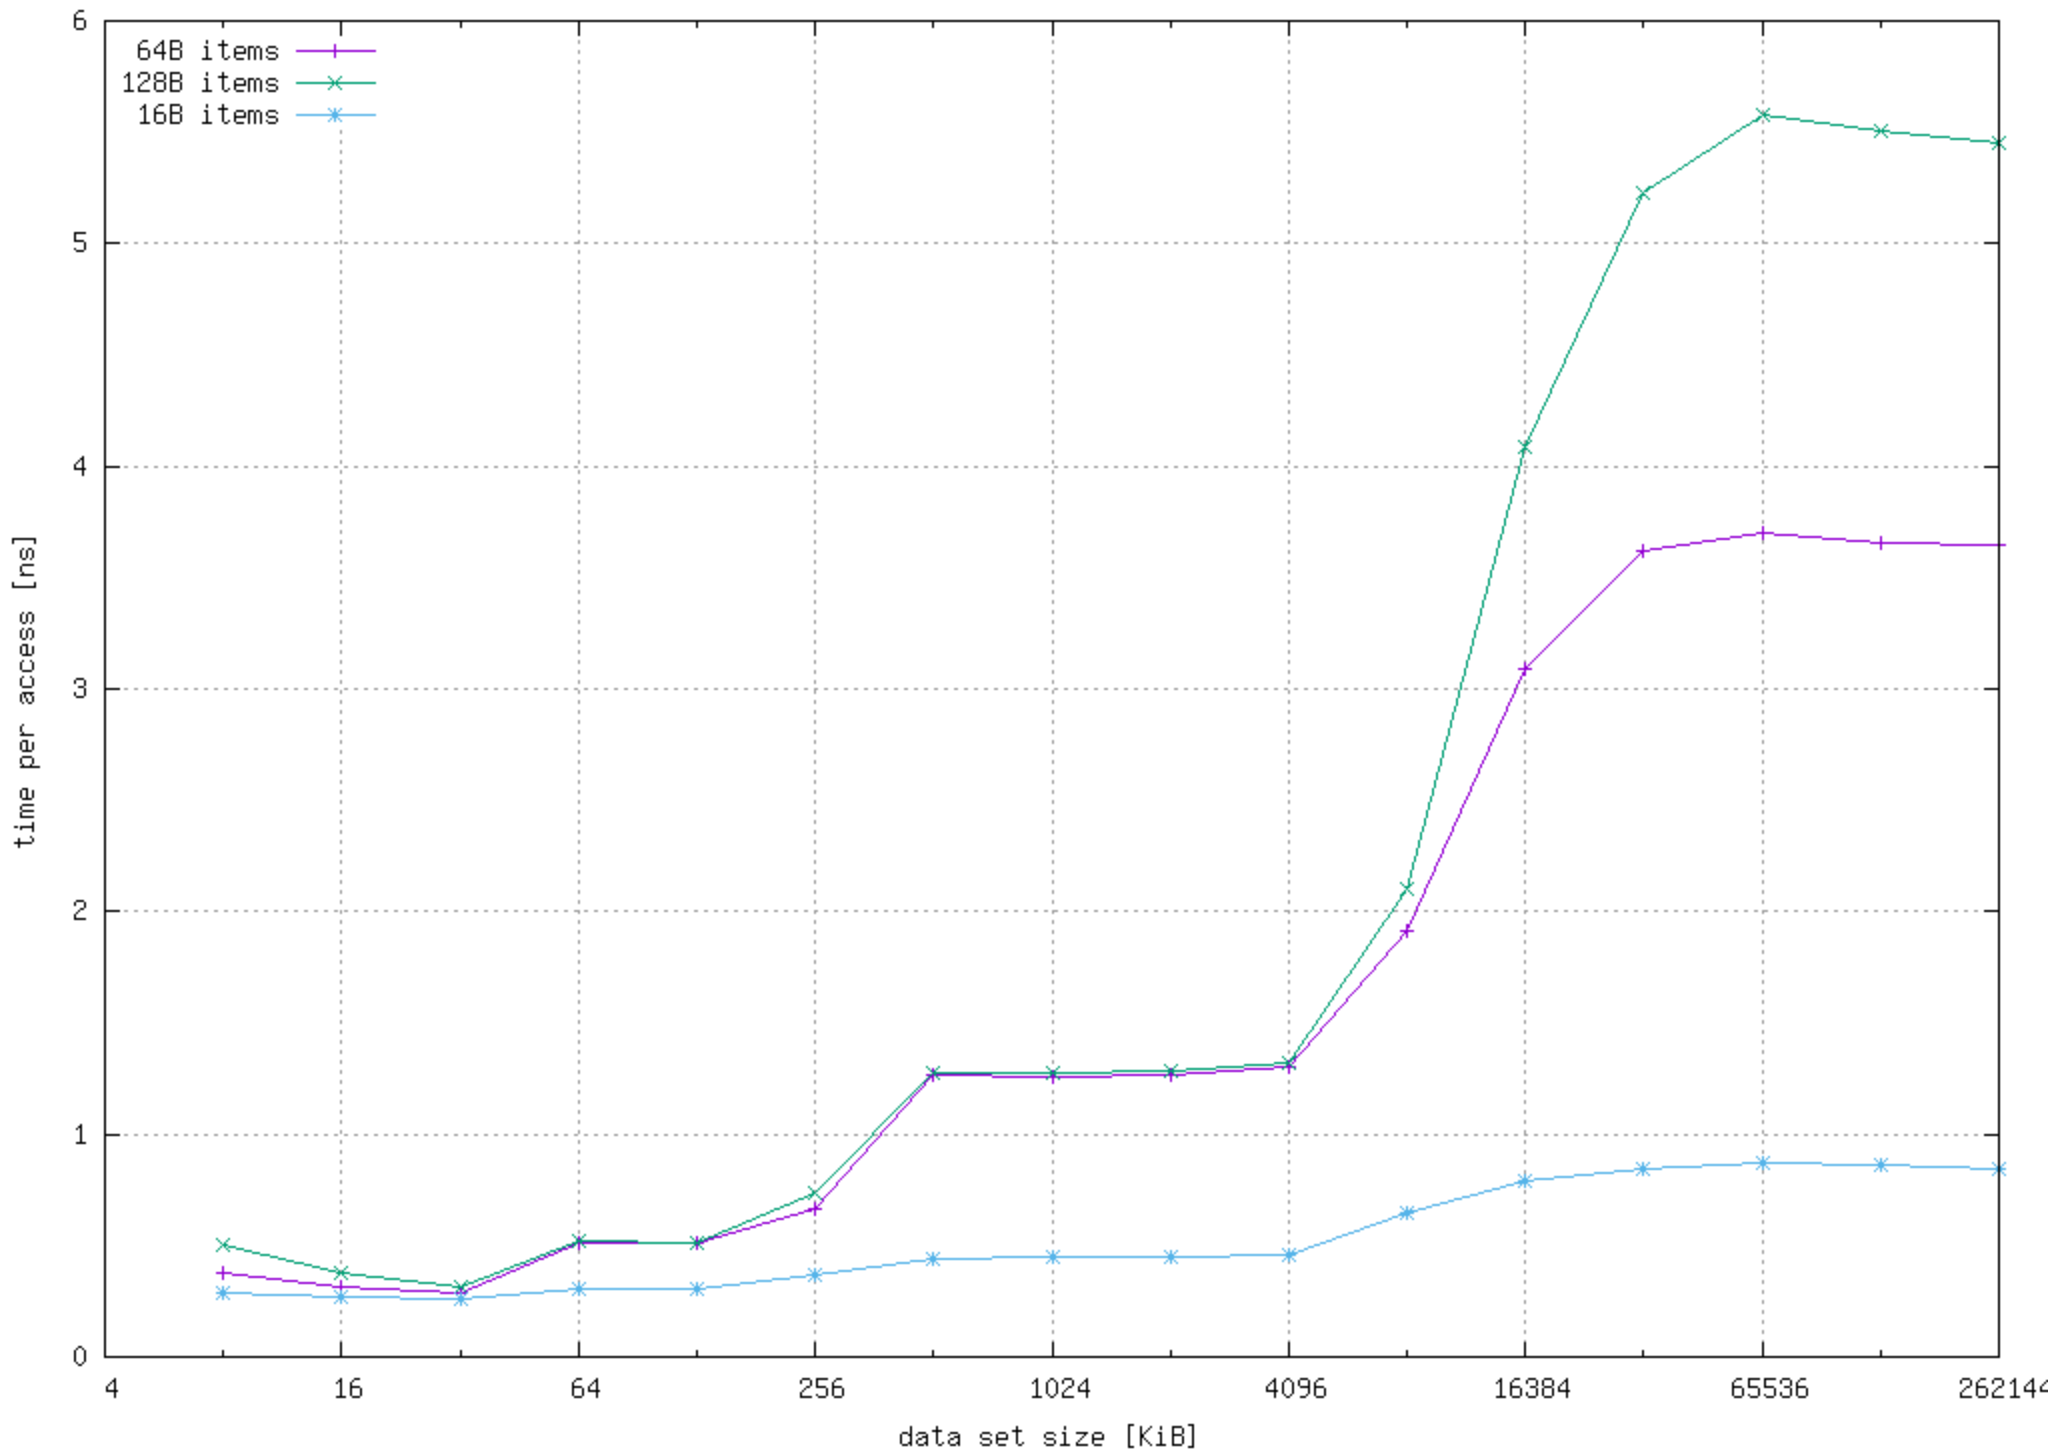

Sequential read (Array) camelot [Core i7-3770 L1D:32K/8-way L2:256K/8-way L3:8192K/16-way]

Sequential read (Array) camelot [Core i7-3770 L1D:32K/8-way L2:256K/8-way L3:8192K/16-way]

Sequential Read-Only Accesses (Array) camelot [Core i7-3770 L1D:32K/8-way L2:256K/8-way L3:8192K/16-way]

Item size 64 (Array) camelot [Core i7-3770 L1D:32K/8-way L2:256K/8-way L3:8192K/16-way]