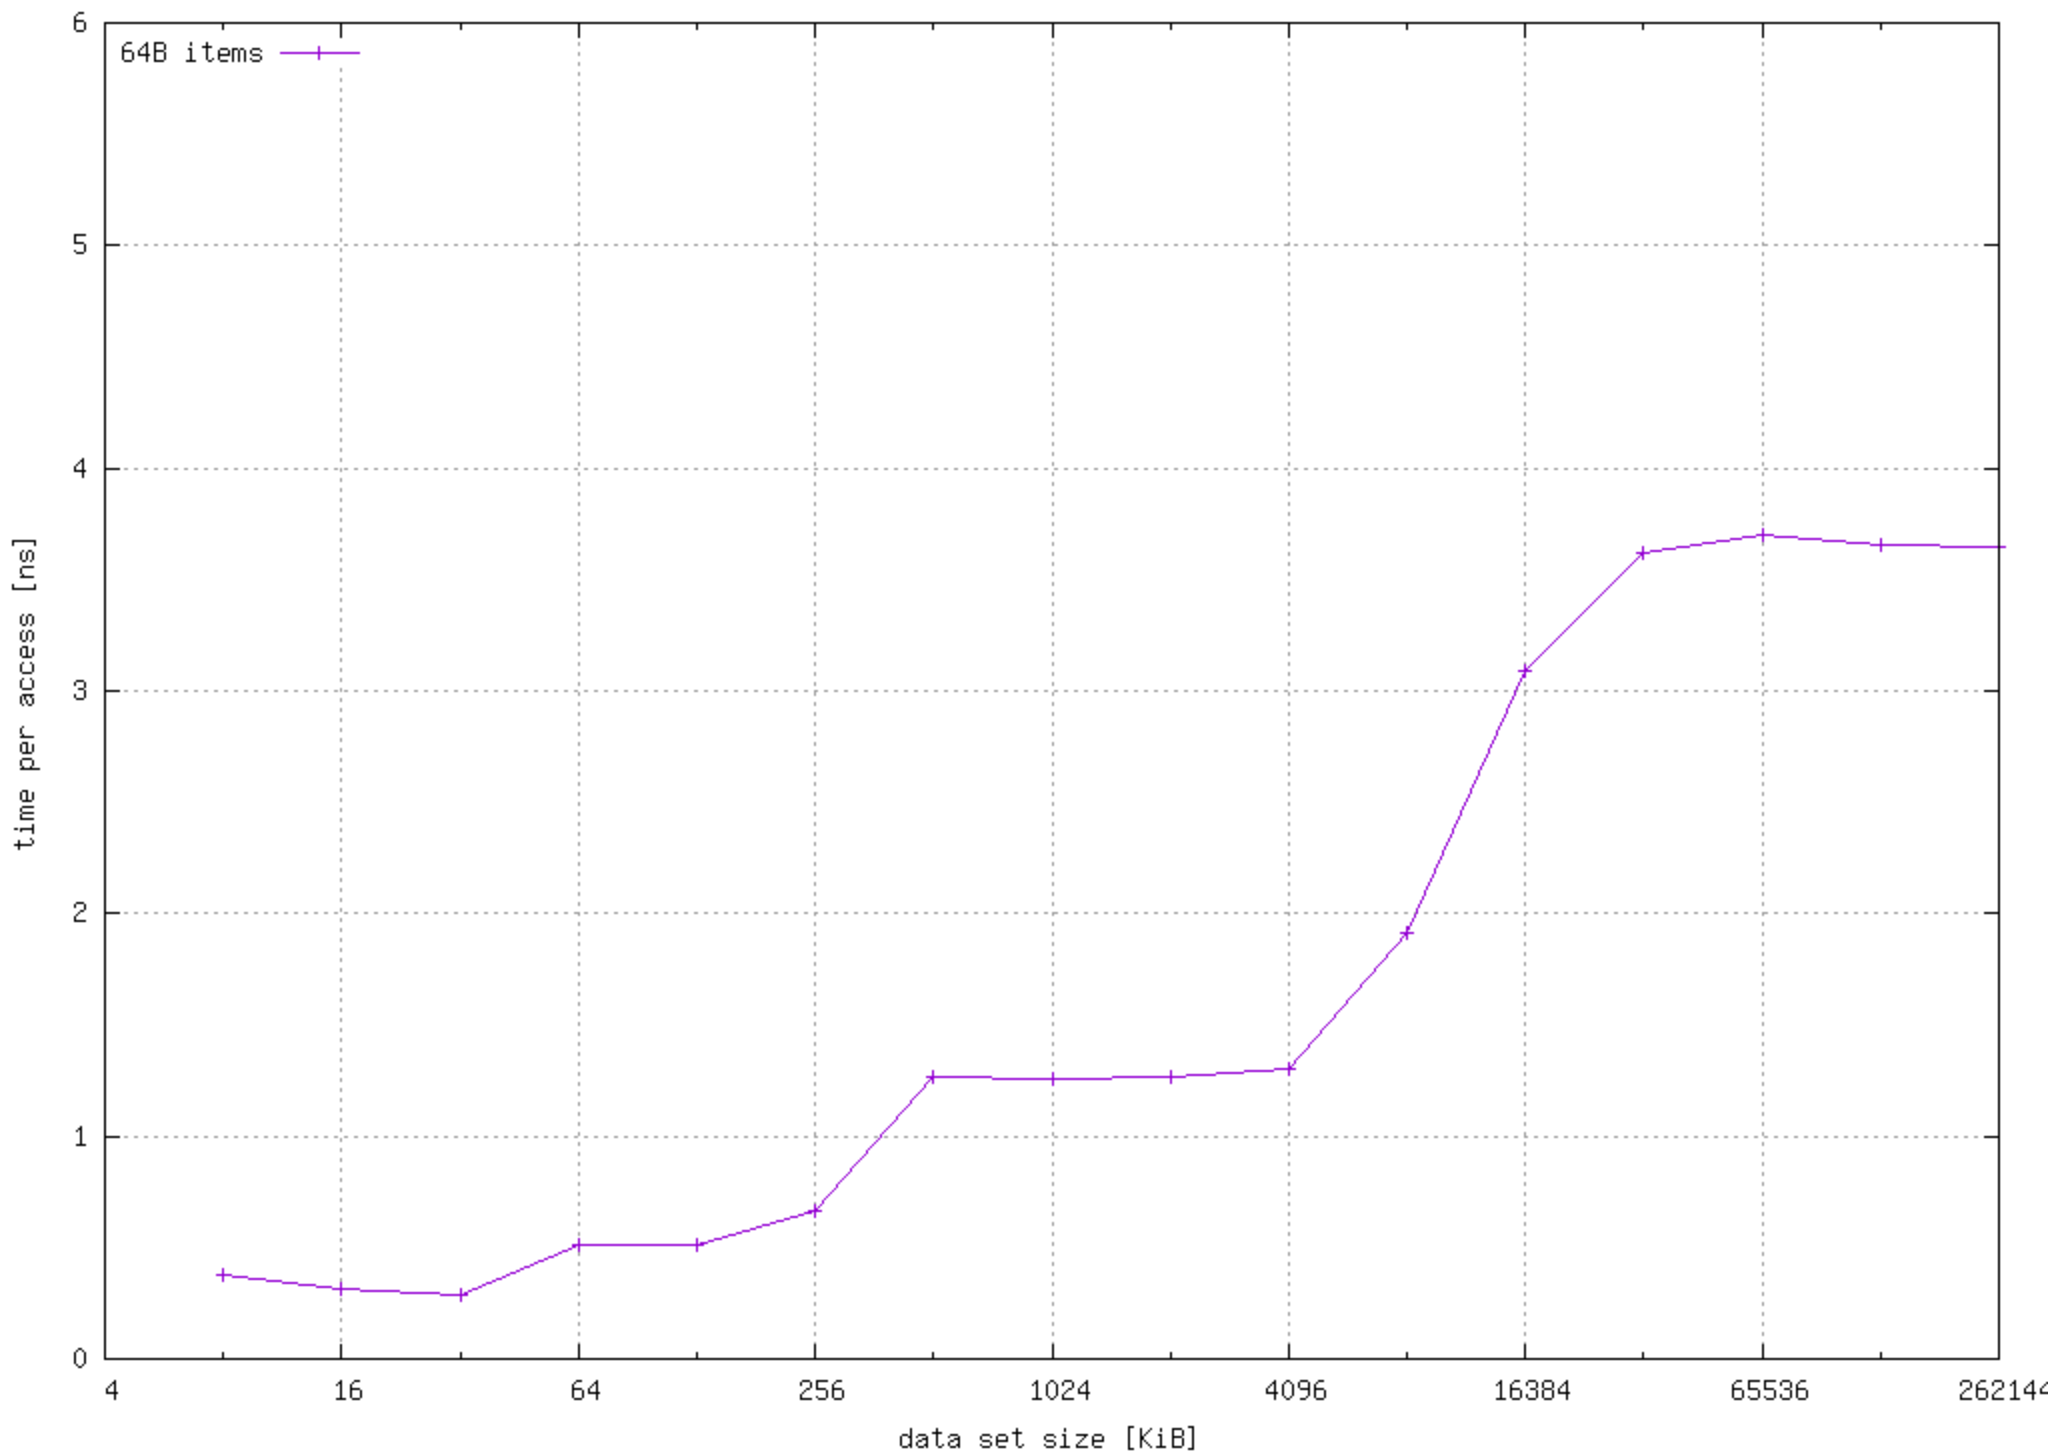

Sequential read (Array) camelot [Core i7-3770 L1D:32K/8-way L2:256K/8-way L3:8192K/16-way]

Sequential read (Array) camelot [Core i7-3770 L1D:32K/8-way L2:256K/8-way L3:8192K/16-way]

Sequential Read-Only Accesses (Array) camelot [Core i7-3770 L1D:32K/8-way L2:256K/8-way L3:8192K/16-way]

Item size 64 (Array) camelot [Core i7-3770 L1D:32K/8-way L2:256K/8-way L3:8192K/16-way]